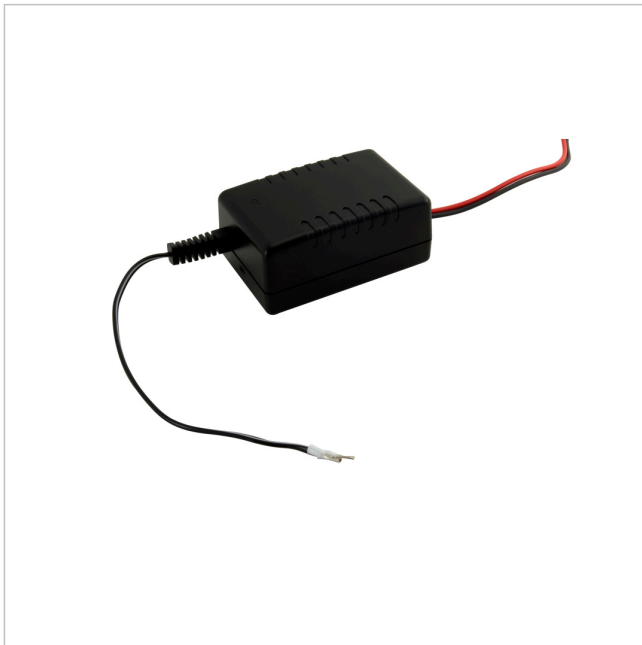

# VT-PS12DC-12 Netzteil Einbau

SKU: 204466

Power supply, for AK-4, 100-240VAC/12VDC (1,5A), stabilized, open ends

## Main Features

Input voltage: 100-240VAC

Output: 12VDC/1.5A

15cm secondary cable with open ends

Plastic housing

Power supply for AK-4 camera junction box

## Specifications

Housing material	Plastic
Output voltage	12VDC
Power consumption	20W
Operating temperature	0°C ~ +50°C
Manufacturer order number	204466

# VT-PS12DC-12 Netzteil Einbau