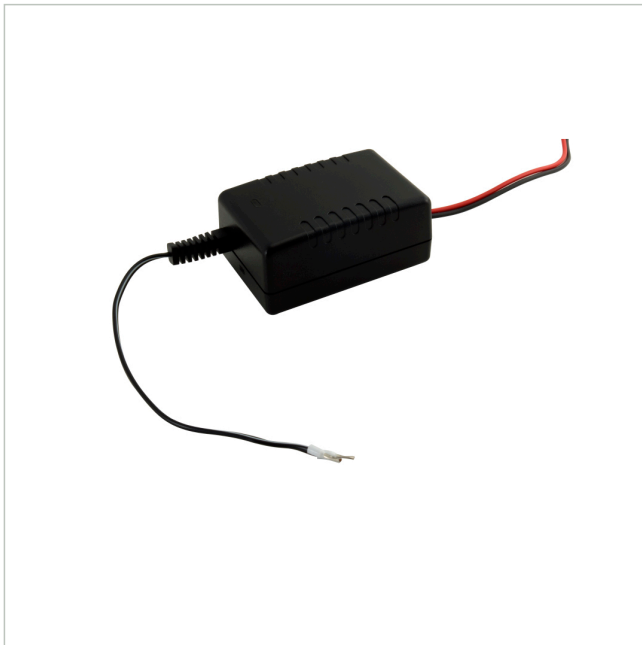

VT-PS12DC-12 Netzteil Einbau

SKU: 204466

Power supply, for AK-4, 100-240VAC/12VDC (1,5A), stabilized, open ends

Main Features

Input voltage: 100-240VAC

Output: 12VDC/1.5A

15cm secondary cable with open ends

Plastic housing

Power supply for AK-4 camera junction box

Specifications

Housing material	Plastic
Output voltage	12VDC
Power consumption	20W
Operating temperature	0°C ~ +50°C
Manufacturer order number	204466