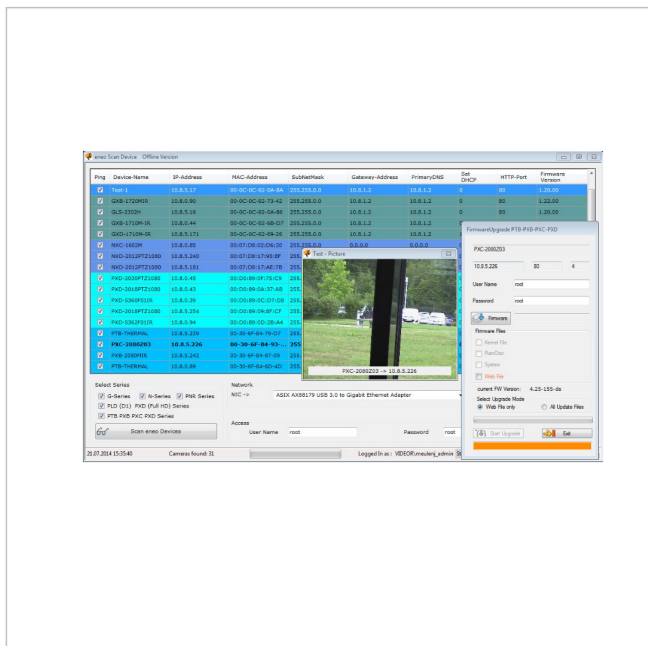

eneo Scan Device

SKU: 210144

Management program for eneo IP Cameras

Main Features

Discovery of eneo cameras

Edit of network configuration settings

Firmware upgrade for all IP camera series

Preview window with live pictures