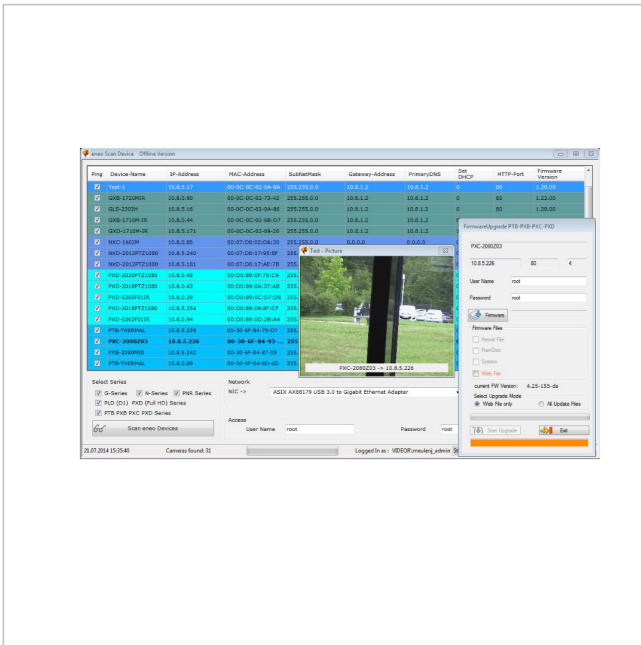

eneo Scan Device

SKU: 210144

Management program for eneo IP Cameras

Main Features

Discovery of eneo cameras

Edit of network configuration settings

Firmware upgrade for all IP camera series

Preview window with live pictures