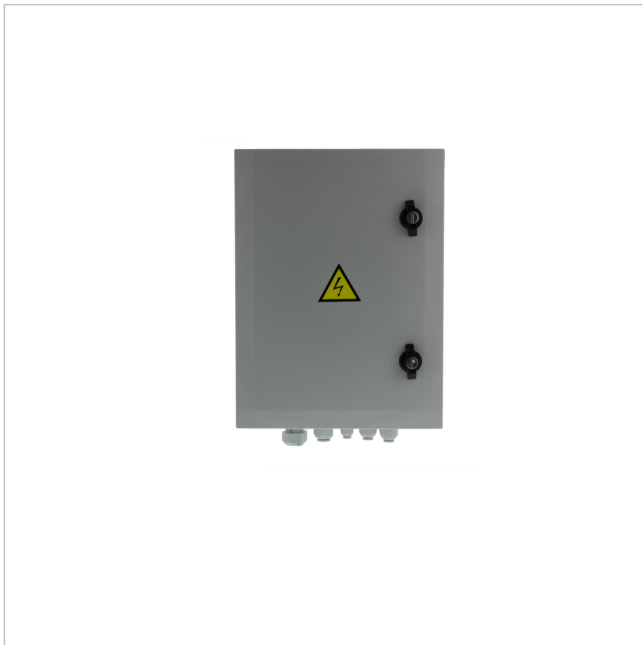

# SOL-IQbox-plus

SKU: 215020

Camera junction box for video surveillance, lightning protection, 400x300x150mm

## Main Features

Optimised for outdoor use

Electrically prewired for flexible, modular expansion.

UV stable polycarbonate, corrosion-resistant

Protective class IP66

Impact resistance IK 10, vandalism protected

Swivelling door (with door contact switch)

Wall or mast mounted

Fast, easy installation

Simple mechanical finishing

Including service socket, personal protection

Lightning protection combination arrester type

## Specifications

Series	Solvido IQbox
Housing	Outdoor
Color (housing)	RAL7035
Housing material	Polycarbonate
Heater	optional
Dimension (lxwxh)	400x300x150mm
Supply voltage	230VAC
Operating temperature	-25°C ~ +55°C
Certifications	IK10
Protection rating	IP66