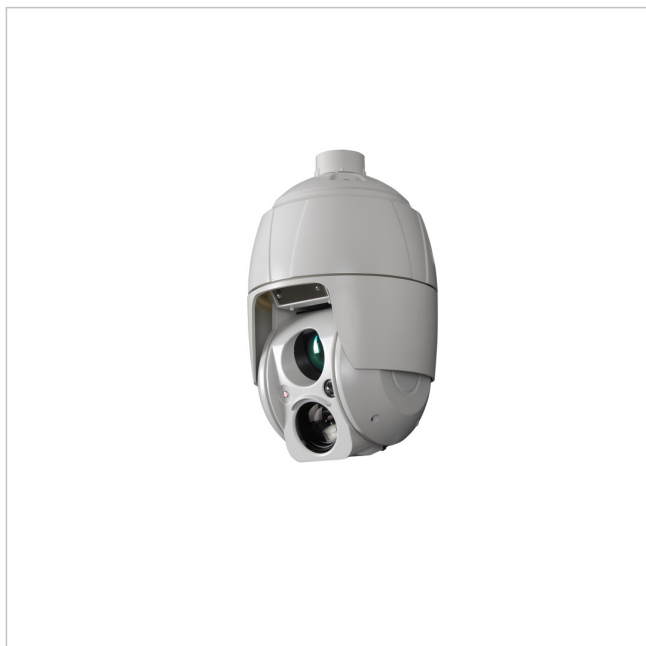

# IPP-82A0030MHA

SKU: 216306

1/1.9" Network Dome, 1920x1080, Day&Night, PTZ, 6,0-180mm, Infrared, IP66

## Main Features

High sensitive 1/1.9" Sony Exmor CMOS chipset

Low Light Enhancement Technology

Up to 500m IR Illumination

Zoom synchronized & fixed LEDs

30x AF Zoom, 6,0~180mm / Digital zoom

Full HD, 1920x1080 pixels, 1080p@50/60fps