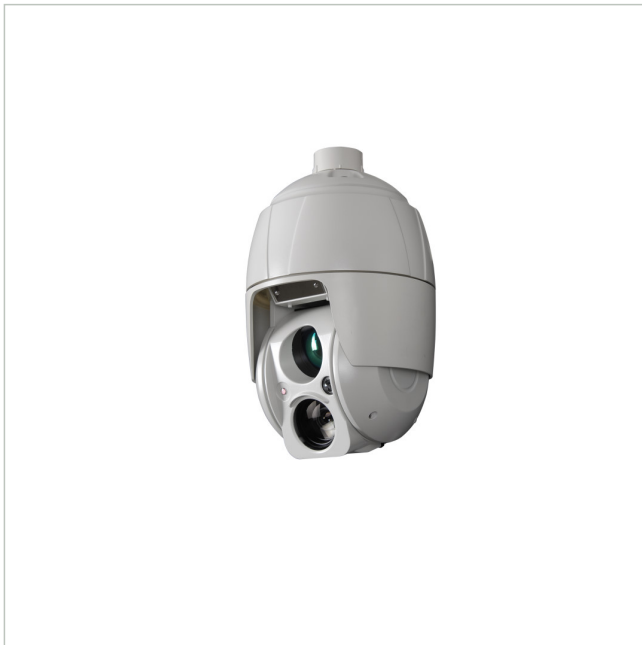

IPP-82A0030MHA

SKU: 216306

1/1.9" Network Dome, 1920x1080, Day&Night, PTZ, 6,0-180mm, Infrared, IP66

Main Features

High sensitive 1/1.9" Sony Exmor CMOS chipset

Low Light Enhancement Technology

Up to 500m IR Illumination

Zoom synchronized & fixed LEDs

30x AF Zoom, 6,0~180mm / Digital zoom

Full HD, 1920x1080 pixels, 1080p@50/60fps

Compression H.264/MJPEG, Web Casting

Digital noise reduction (DNR)

VCA Video Analytic, Privacy zones

Real time WDR (Wide Dynamic Range) 25/30fps

Alarm in- and outputs, micro SD card slot

High-PoE midspan included

Specifications

Manufacturer order number	216306
---------------------------	--------

Optional Accessory