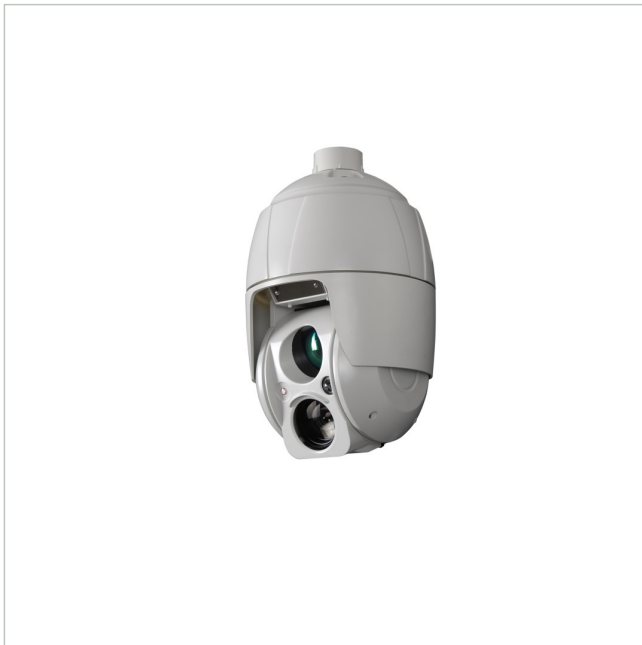

# IPP-82A0030MHA

SKU: 216306

1/1.9" Network Dome, 1920x1080, Day&Night, PTZ, 6,0-180mm, Infrared, IP66

## Main Features

High sensitive 1/1.9" Sony Exmor CMOS chipset

Low Light Enhancement Technology

Up to 500m IR Illumination

Zoom synchronized & fixed LEDs

30x AF Zoom, 6,0~180mm / Digital zoom

Full HD, 1920x1080 pixels, 1080p@50/60fps