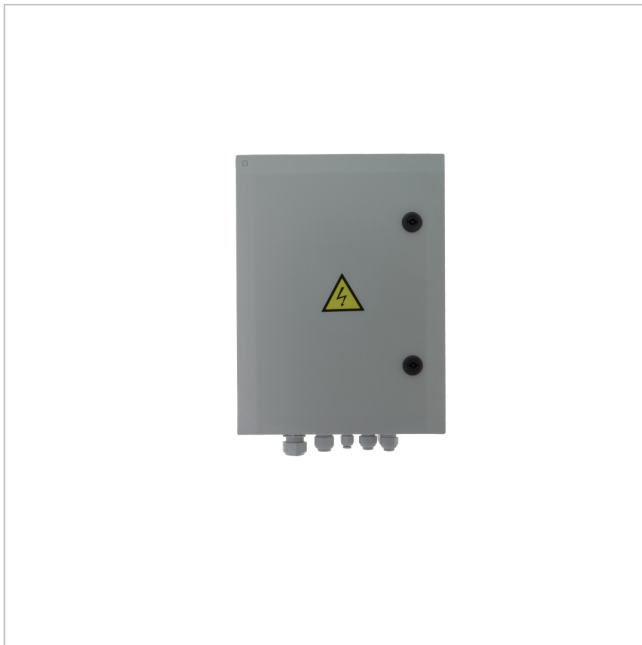

SOL-IQswitch-4PU-B

SKU: 220399

Abb. ähnlich

Camera junction box with 4-port unmanaged switch
4xPoE, 1xRJ45, 1xSFP 100Mbps

Main Features

Ready-to-use junction box solution

incl. SOL-IQbox-budget

incl. Switch IAM-5SE1004MUB

incl. Power supply DR-120-48

Electrically prewired and tested

Optimised for outdoor use

UV stable polycarbonate, corrosion-resistant

Protective class IP66

Impact resistance IK 10, vandalism protected

Swivelling door (with door contact switch)

Wall or mast mounted

Fast, easy installation

Specifications

Manufacturer order number	220399
---------------------------	--------

Optional Accessory

SKU	Name	Description
209744	SOL-WST-MB-30	Pole mounting for CUS-WST and SOL-IQbox series set (2pcs)
211382	SOL-WST-SBL	Tightening strap long for SOL-WST-MB, CUS-WST, SOL-IQbox set 2pcs. 1.5m stainless steel
220468	SOL-WST-SH/1	Swivelling lever for profile half-cylinder (1 pc.) delivery without lock cylinder

SOL-IQswitch-4PU-B

Continuation of accessory

219463	SOL-WST-SSK-ES-30	Erdungsset für Schlösser SOL-WST-SSK für IQbox -budget, -eco, -switch
220068	SOL-WST-SSK/1	Lock with toggle lock (1 piece) with key, for CUS-WST and SOL-IQbox series
209743	SOL-WST-WB	Wall mounting for CUS-WST and SOL-IQbox series set (4pcs) wall clearance 10mm