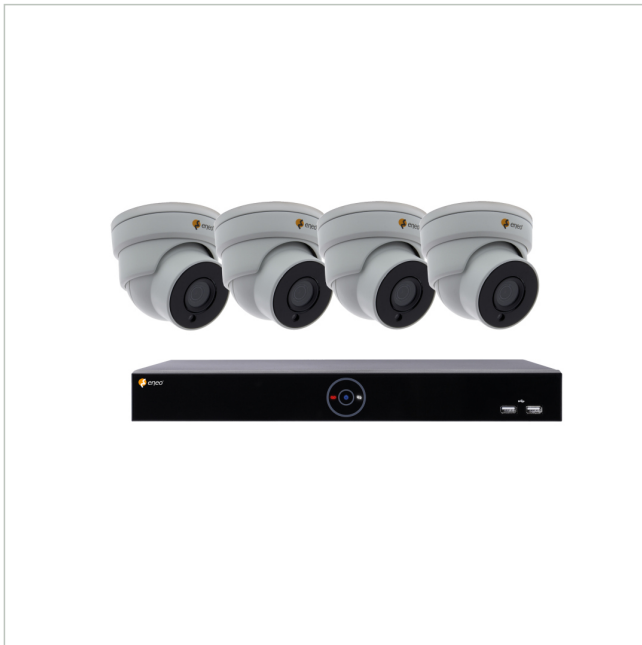

# Safe&Easy-Set-04DF

SKU: 227478

Camera Recorder Set of 1 x NVR IER-28R040205A, 4 x Fix Dome IED-54F0028M0A

## Main Features

Network Dome Fixed 2.8mm, Day&Night lens

Resolution max. 2592x1520

Compression H.265/H.264

Cross-web-browsing

ROI (Region of interest) Hi-Stream to reduce the bandwidth

Compact design, Outdoor applications, IP66

4-channel network video recorder, 2TB HDD

Easy installation with eneo IP cameras

Resolution IP cameras up to 8 megapixel

4x alarm input and 1x alarm output

4x PoE port (IEEE802.3af), total power 38W

4K 3840x2160 HDMI / VGA monitor output