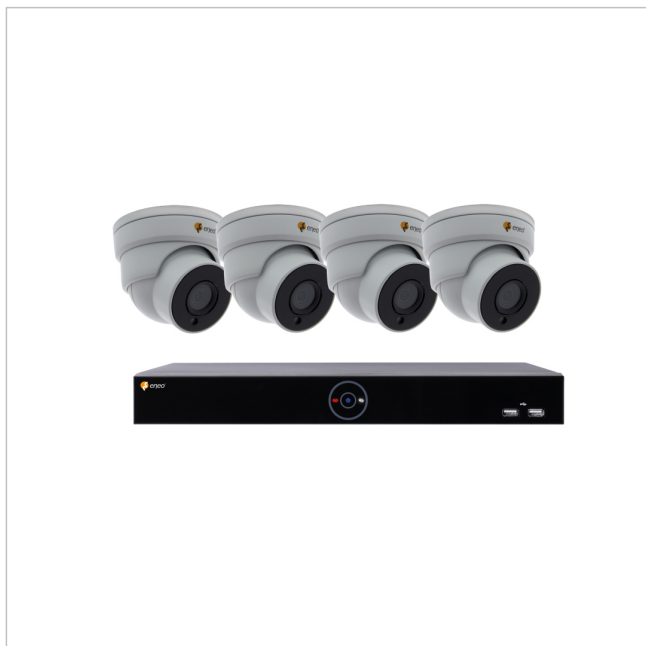

# Safe&Easy-Set-04DF

SKU: 227478

Camera Recorder Set of 1 x NVR IER-28R040205A, 4 x Fix Dome IED-54F0028M0A

## Main Features

Network Dome Fixed 2.8mm, Day&Night lens	4-channel network video recorder, 2TB HDD
Resolution max. 2592x1520	Easy installation with eneo IP cameras
Compression H.265/H.264	Resolution IP cameras up to 8 megapixel
Cross-web-browsing	4x alarm input and 1x alarm output
ROI (Region of interest) Hi-Stream to reduce the bandwidth	4x PoE port (IEEE802.3af), total power 38W
Compact design, Outdoor applications, IP66	4K 3840x2160 HDMI / VGA monitor output