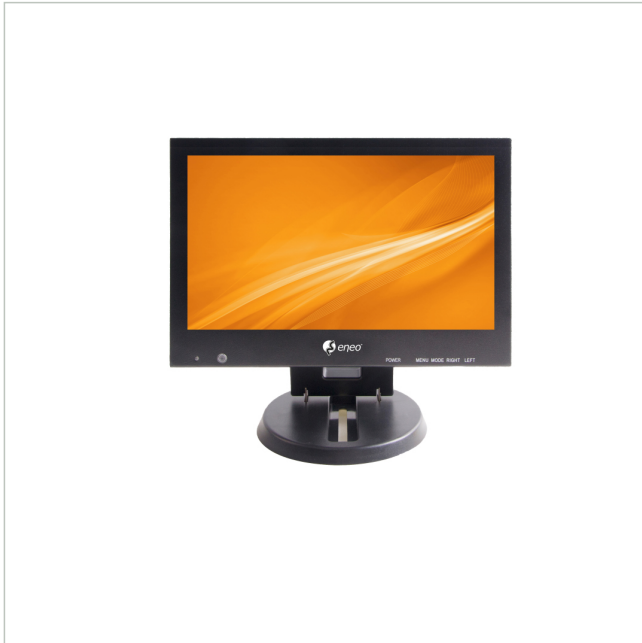

VM-SD7M

SKU: 229214

Abb. ähnlich

7" (17,7cm) LCD Monitor 800x480, LED, HDMI, VGA, Composite

Main Features

Professional 7" (17,7 cm) LCD monitor

Industrial design built to run 24x7x365 continuously

Maximum resolution 800x480 pixels

LED Back Light

Fast response time 5ms

Perfect presentation through digital 3D filtering and noise reduction

Different video inputs HDMI, VGA, Composite

Supply voltage: 12VDC

VESA Standard 75x75mm

Metal cabinet including stand

Metallgehäuse inklusive Standfuß

Specifications

Refresh rate	60 Hz
Dimensions (HxWxD)	132x192x40mm
Series	eneo Monitor
Applications	24/7, Industrie
Resolution Pixels	800x480
Resolution Pixels	800x480
Housing color	black
Housing material	Metal
Backlighting	LED
Screen size (inch)	7"

VM-SD7M

Continuation of the specifications

Screen size (cm)	17.7 cm
Aspect ratio	16:9
Viewing angle vertical	178°
Viewing angle horizontal	178°
Brightness typical	250 cd/m ²
Contrast ratio typical	500:1
Reponse time typical	5 ms
Video inputs (type)	2x composite (CVBS), HDMI, VGA
Loudspeaker	2
Video outputs	Composite (CVBS)
Audio inputs	1
Serial interfaces	no
Supply voltage	12VDC
Power consumption	7.5W
Operating temperature	-30°C ~ +85°C, @ Humidity 10%-90% (non-condensing)
Weight	2.0kg
Audio output	1x 3,5mm jack
Manufacturer order number	229214