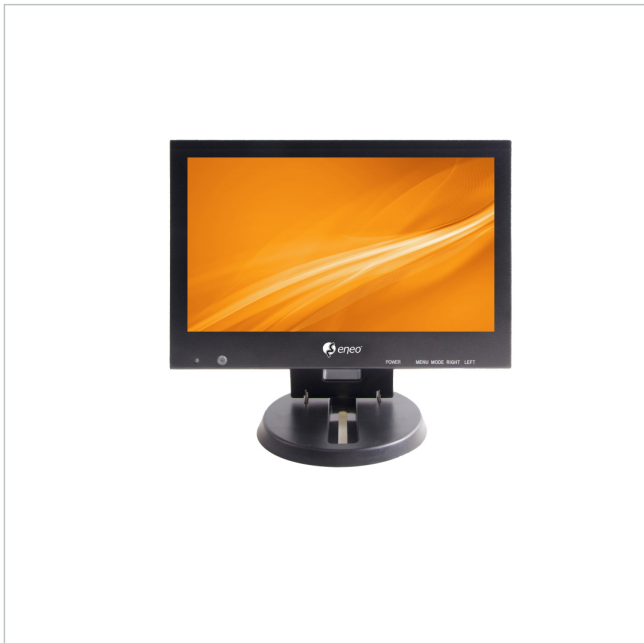

VM-SD7M

SKU: 229214

Abb. ähnlich

7" (17,7cm) LCD Monitor 800x480, LED, HDMI, VGA, Composite

Main Features

Professional 7" (17,7 cm) LCD monitor

Industrial design built to run 24x7x365 continuously

Maximum resolution 800x480 pixels

LED Back Light

Fast response time 5ms

Perfect presentation through digital 3D filtering and noise reduction

Different video inputs HDMI, VGA, Composite

Supply voltage: 12VDC

VESA Standard 75x75mm

Metal cabinet including stand

Metallgehäuse inklusive Standfuß

Specifications

Refresh rate	60 Hz
Dimensions (HxWxD)	132x192x40mm
Series	eneo Monitor
Applications	24/7, Industrie
Resolution Pixels	800x480
Resolution Pixels	800x480
Housing color	black
Housing material	Metal
Backlighting	LED
Screen size (inch)	7"

VM-SD7M

Continuation of the specifications

Screen size (cm)	17.7 cm
Aspect ratio	16:9
Viewing angle vertical	178°
Viewing angle horizontal	178°
Brightness typical	250 cd/m ²
Contrast ratio typical	500:1
Reponse time typical	5 ms
Video inputs (type)	2x composite (CVBS), HDMI, VGA
Loudspeaker	2
Video outputs	Composite (CVBS)
Audio inputs	1
Serial interfaces	no
Supply voltage	12VDC
Power consumption	7.5W
Operating temperature	-30°C ~ +85°C, @ Humidity 10%-90% (non-condensing)
Weight	2.0kg
Audio output	1x 3,5mm jack
Manufacturer order number	229214