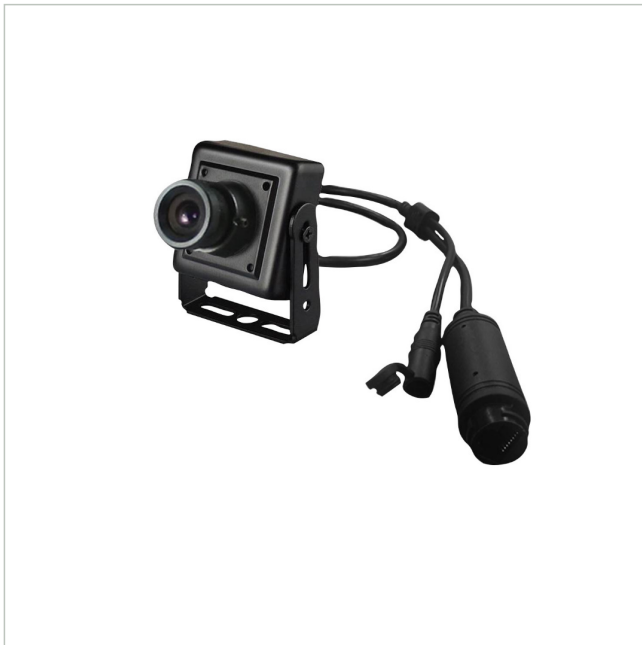

# ISM-32F0036M00

SKU: 234978

1/2,8" Mini Network Modul, 1920x1080, Day&Night, 3DNR, 3,6mm, 12VDC, PoE, Indoor

## Main Features

Sony STARVIS 2MP Image Sensor

Resolution max. 1920x1080 (Full HD)

Video Compression Format: H.264/MJPEG

Motion Detection

Built in SD micro slot

Low Speed Shutter

2DNR, 3DNR and WDR support

PoE Cable

Lens 3.6mm (further lenses upon request)

Power Supply 12VDC (1.8W) or PoE (IEEE802.3af)

Operation Temperature -10°C - +50°C

# ISM-32F0036M00

Continuation of the specifications

Sensitivity	0,1 Lux at F2,5, 30 IRE
Digital Noise Reduction	yes
Focal Length	3,6 mm
Iris Control	no
Digital Zoom	no
Observe (62 px/m)	22 m
Recognize (125 px/m)	9,9 m
Identify (250 px/m)	3,6 m
Detect (25px/m)	56,6 m
Horizontal Angle of View	92°
Vertical Angle of View	49°
Illumination	no
Housing	Indoor
Color (housing)	black
Housing material	Metal
Blower	no
Alarm inputs	nein
Alarm outputs	no
Audio support	no
Ethernet interface	100Base-TX
Serial interfaces	Ethernet
Internal storage	microSD-Kartenslot
Analysis functions	Motion detection
Mounting	Ceiling mount, Wall mount
Supply voltage	12VDC
Power consumption	1.8W
Power over Ethernet	IEEE 802.3af
Vandal proof	no
Operating temperature	-10°C ~ +50°C
Certifications	IK08
Low Speed Shutter	yes
Backlight Compensation	BLC, HLC
Wide Dynamic Range (WDR)	WDR 100dB
Motion Detector	yes
Camera type	Modul
Weight	200g
Manufacturer order number	234978