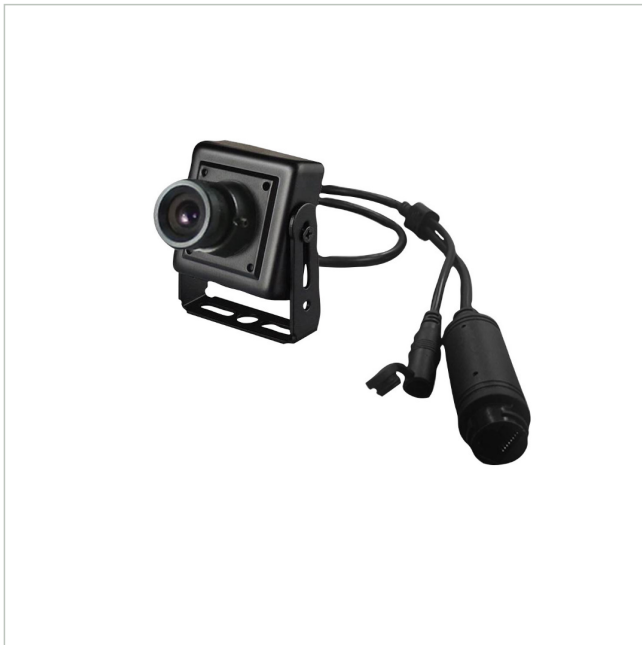

ISM-32F0036M00

SKU: 234978

1/2,8" Mini Network Modul, 1920x1080, Day&Night, 3DNR, 3,6mm, 12VDC, PoE, Indoor

Main Features

Sony STARVIS 2MP Image Sensor

Resolution max. 1920x1080 (Full HD)

Video Compression Format: H.264/MJPEG

Motion Detection

Built in SD micro slot

Low Speed Shutter

2DNR, 3DNR and WDR support

PoE Cable

Lens 3.6mm (further lenses upon request)

Power Supply 12VDC (1.8W) or PoE (IEEE802.3af)

Operation Temperature -10°C - +50°C

Specifications

Dimensions (HxWxD)	35x35mm
Camera Type	Board Camera
Resolution Standard	HD 1080p
System	electronic Day&Night
Sensor size	1/2.8"
Imager	CMOS
Video compression	H.264, M-JPEG
Image resolution max.	1920x1080
Image Transmission Rate	30 fps
Day&Night switch	Electronic

ISM-32F0036M00

Continuation of the specifications

Sensitivity	0,1 Lux at F2,5, 30 IRE
Digital Noise Reduction	yes
Focal Length	3,6 mm
Iris Control	no
Digital Zoom	no
Observe (62 px/m)	22 m
Recognize (125 px/m)	9,9 m
Identify (250 px/m)	3,6 m
Detect (25px/m)	56,6 m
Horizontal Angle of View	92°
Vertical Angle of View	49°
Illumination	no
Housing	Indoor
Color (housing)	black
Housing material	Metal
Blower	no
Alarm inputs	nein
Alarm outputs	no
Audio support	no
Ethernet interface	100Base-TX
Serial interfaces	Ethernet
Internal storage	microSD-Kartenslot
Analysis functions	Motion detection
Mounting	Ceiling mount, Wall mount
Supply voltage	12VDC
Power consumption	1.8W
Power over Ethernet	IEEE 802.3af
Vandal proof	no
Operating temperature	-10°C ~ +50°C
Certifications	IK08
Low Speed Shutter	yes
Backlight Compensation	BLC, HLC
Wide Dynamic Range (WDR)	WDR 100dB
Motion Detector	yes
Camera type	Modul
Weight	200g
Manufacturer order number	234978