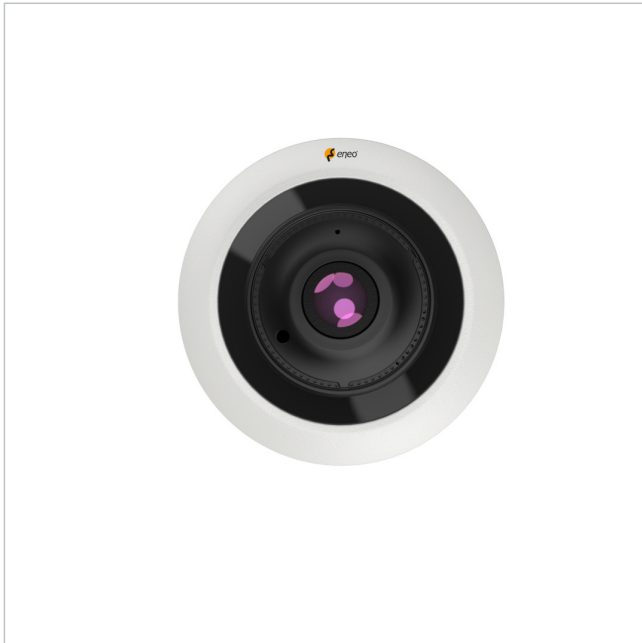

IND-32F0016P0A

SKU: 236318

EAN: 4260229840573

Network Dome Fix, 360° 4000x3000, Day/Night, DWDR, 1,6mm, IR, 12VDC, PoE, IP66

Main Features

1/2.3" Omnivision CMOS sensor

1.6mm fixed focal length FishEye lens

360° panoramic, quad, panomorphic view, ceiling, wall

Integration with eneo INsight software & App

Day/night function, 3D-DNR, slow speed shutter

Resolution max. 4000x3000@15fps

Smart Codec H.265/H.264, Multi-Streaming

Triple stream (main, sub, mobile)

Browser independent (Edge, Safari, Firefox, Chrome)

IR-LED illumination, microphone and loudspeaker integrated

NDA compliance

For indoor and outdoor use, IP66

Specifications

IND-32F0016P0A

Continuation of the specifications

| | |
|---------------------------|--|
| Camera type | Dome |
| Audio | 93±3dB max., built-in loudspeaker, built-in microphone |
| Remote configuration | Browser |
| Illumination range | approx. 10m |
| Weight | 400g |
| Manufacturer order number | 236318 |