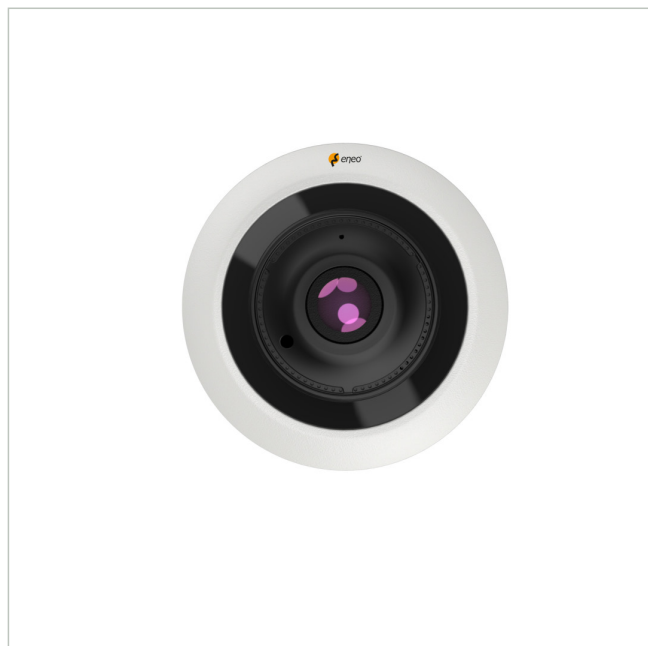

# IND-32F0016P0A

SKU: 236318

EAN: 4260229840573

Network Dome Fix, 360° 4000x3000, Day/Night, DWDR, 1,6mm, IR, 12VDC, PoE, IP66

## Main Features

1/2.3" Omnivision CMOS sensor

1.6mm fixed focal length FishEye lens

360° panoramic, quad, panomorphic view, ceiling, wall

Integration with eneo INsight software & App

Day/night function, 3D-DNR, slow speed shutter

Resolution max. 4000x3000@15fps

Smart Codec H.265/H.264, Multi-Streaming

Triple stream (main, sub, mobile)

Browser independent (Edge, Safari, Firefox, Chrome)

IR-LED illumination, microphone and loudspeaker integrated

# IND-32F0016P0A

Continuation of the specifications

Camera type	Dome
Audio	93±3dB max., built-in loudspeaker, built-in microphone
Remote configuration	Browser
Illumination range	approx. 10m
Weight	400g
Manufacturer order number	236318