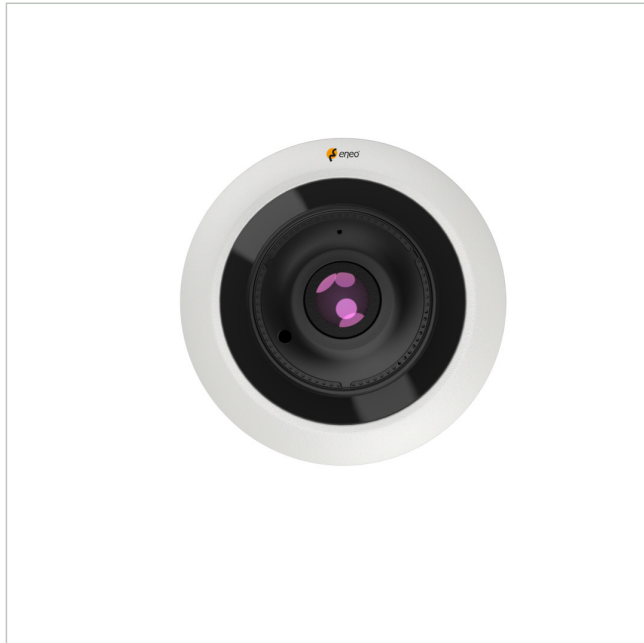

# IND-32F0016P0A

SKU: 236318

EAN: 4260229840573

Network Dome Fix, 360° 4000x3000, Day/Night, DWDR, 1,6mm, IR, 12VDC, PoE, IP66

## Main Features

1/2.3" Omnivision CMOS sensor

1.6mm fixed focal length FishEye lens

360° panoramic, quad, panomorphic view, ceiling, wall

Integration with eneo INsight software & App

Day/night function, 3D-DNR, slow speed shutter

Resolution max. 4000x3000@15fps

Smart Codec H.265/H.264, Multi-Streaming

Triple stream (main, sub, mobile)

Browser independent (Edge, Safari, Firefox, Chrome)

IR-LED illumination, microphone and loudspeaker integrated

# IND-32F0016P0A

Continuation of the specifications

Camera type	Dome
Audio	93±3dB max., built-in loudspeaker, built-in microphone
Remote configuration	Browser
Illumination range	approx. 10m
Weight	400g
Manufacturer order number	236318