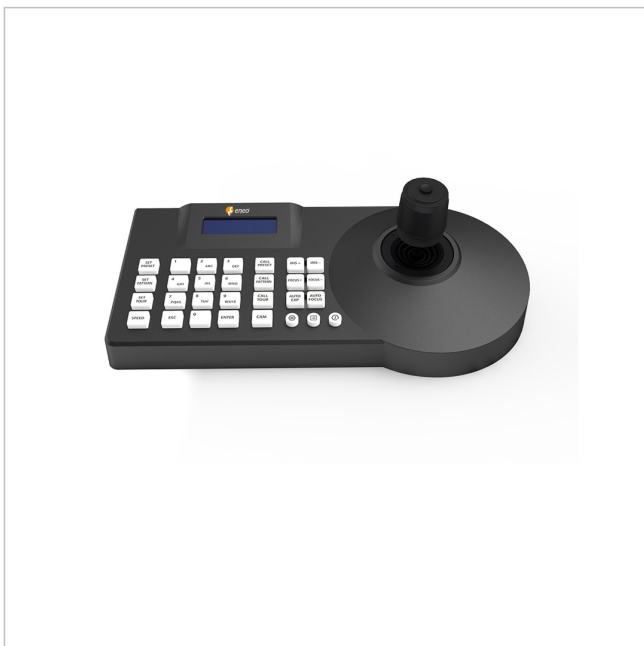

KBD-3NET

SKU: 239837

Network keyboard with joystick, supports ONVIF protocol, RJ45, 12VDC

Main Features

Network controller with keyboard

Supports eneo network cameras

Functions PTZ, focus, zoom, preset, tours

Supports standard ONVIF protocol

Connection via RJ45 interface

RS-485 interface supports Pelco D/P protocol

Specifications

Dimensions (HxWxD)	140(150)x306x99mm
Joystick	3-axis
Housing	plastic
Color	anthracite
Power consumption	12W
Operating temperature	0°C ~ +55°C
Weight	1.3kg
Network connection	1 x 10/100BASE-T
Manufacturer order number	239837