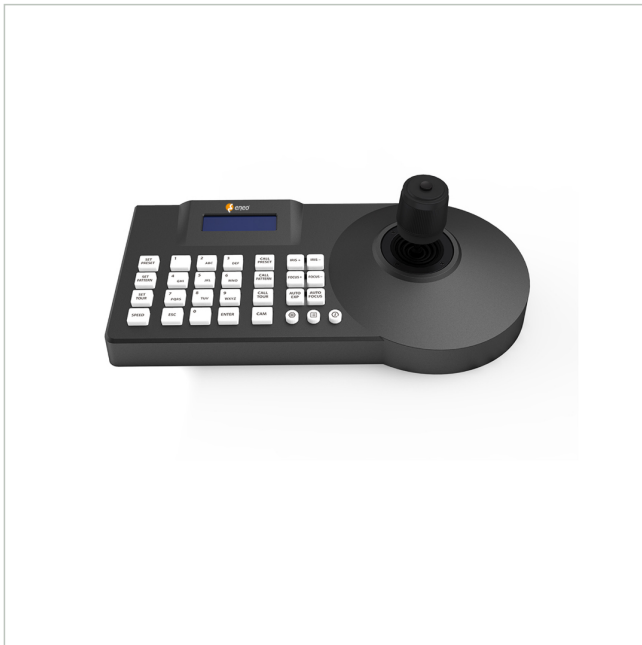

# KBD-3NET

SKU: 239837

Network keyboard with joystick, supports ONVIF protocol, RJ45, 12VDC

## Main Features

Network controller with keyboard

Supports eneo network cameras

Functions PTZ, focus, zoom, preset, tours

Supports standard ONVIF protocol

Connection via RJ45 interface

RS-485 interface supports Pelco D/P protocol

## Specifications

Dimensions (HxWxD)	140(150)x306x99mm
Joystick	3-axis
Housing	plastic
Color	anthracite
Power consumption	12W
Operating temperature	0°C ~ +55°C
Weight	1.3kg
Network connection	1 x 10/100BASE-T
Manufacturer order number	239837