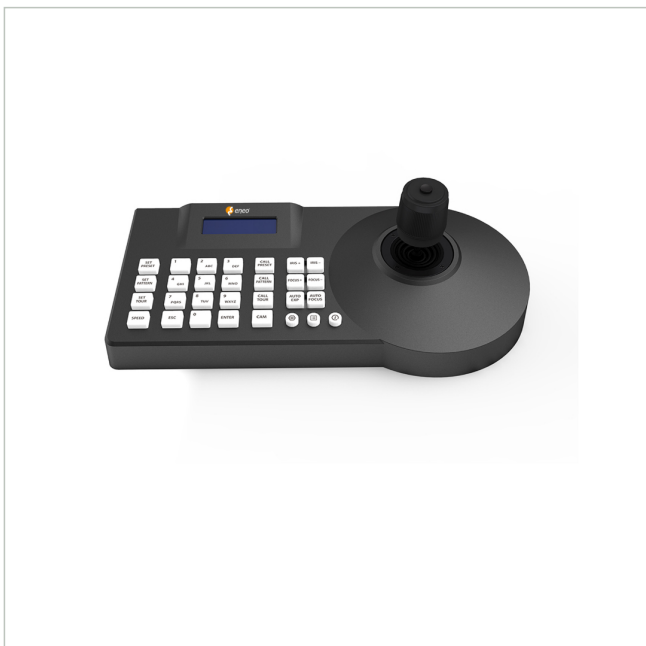

KBD-3NET

SKU: 239837

Network keyboard with joystick, supports ONVIF protocol, RJ45, 12VDC

Main Features

Network controller with keyboard

Supports eneo network cameras

Functions PTZ, focus, zoom, preset, tours

Supports standard ONVIF protocol

Connection via RJ45 interface

RS-485 interface supports Pelco D/P protocol

Specifications

Dimensions (HxWxD)	140(150)x306x99mm
Joystick	3-axis
Housing	plastic
Color	anthracite
Power consumption	12W
Operating temperature	0°C ~ +55°C
Weight	1.3kg
Network connection	1 x 10/100BASE-T
Manufacturer order number	239837