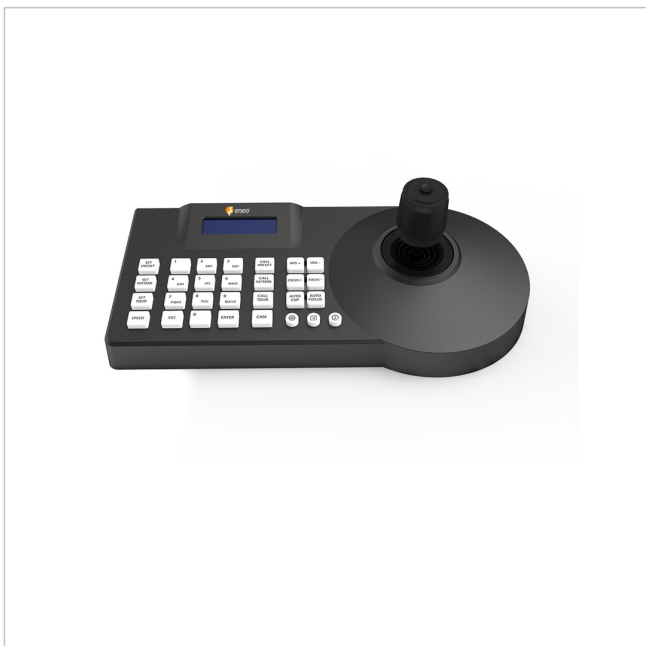

# KBD-3NET

SKU: 239837

Network keyboard with joystick, supports ONVIF protocol, RJ45, 12VDC

## Main Features

Network controller with keyboard

Supports eneo network cameras

Functions PTZ, focus, zoom, preset, tours

Supports standard ONVIF protocol

Connection via RJ45 interface

RS-485 interface supports Pelco D/P protocol

## Specifications

Dimensions (HxWxD)	140(150)x306x99mm
Joystick	3-axis
Housing	plastic
Color	anthracite
Power consumption	12W
Operating temperature	0°C ~ +55°C
Weight	1.3kg
Network connection	1 x 10/100BASE-T
Manufacturer order number	239837